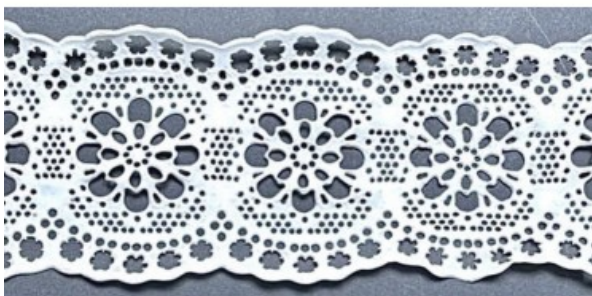

# EDIBLE FLEXI LACE FLORAL DESIGN

**Brand:** EDIBLE LACE

**Product Code:** EDIBLE FLEXI LACE  
FLORAL DESIGN

**Availability:** 83

**Weight:** 0.00kg

**Dimensions:** 0.00cm x 0.00cm x 0.00cm

**Price: R50.00**