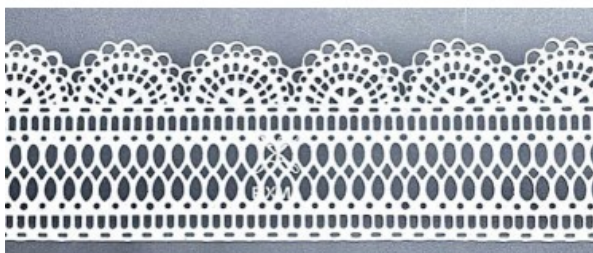

EDIBLE FLEXI LACE DOME DESIGN

Brand: EDIBLE LACE

Product Code: EDIBLE FLEXI LACE DOME DESIGN

Availability: 76

Weight: 0.00kg

Dimensions: 0.00cm x 0.00cm x 0.00cm

Price: R50.00